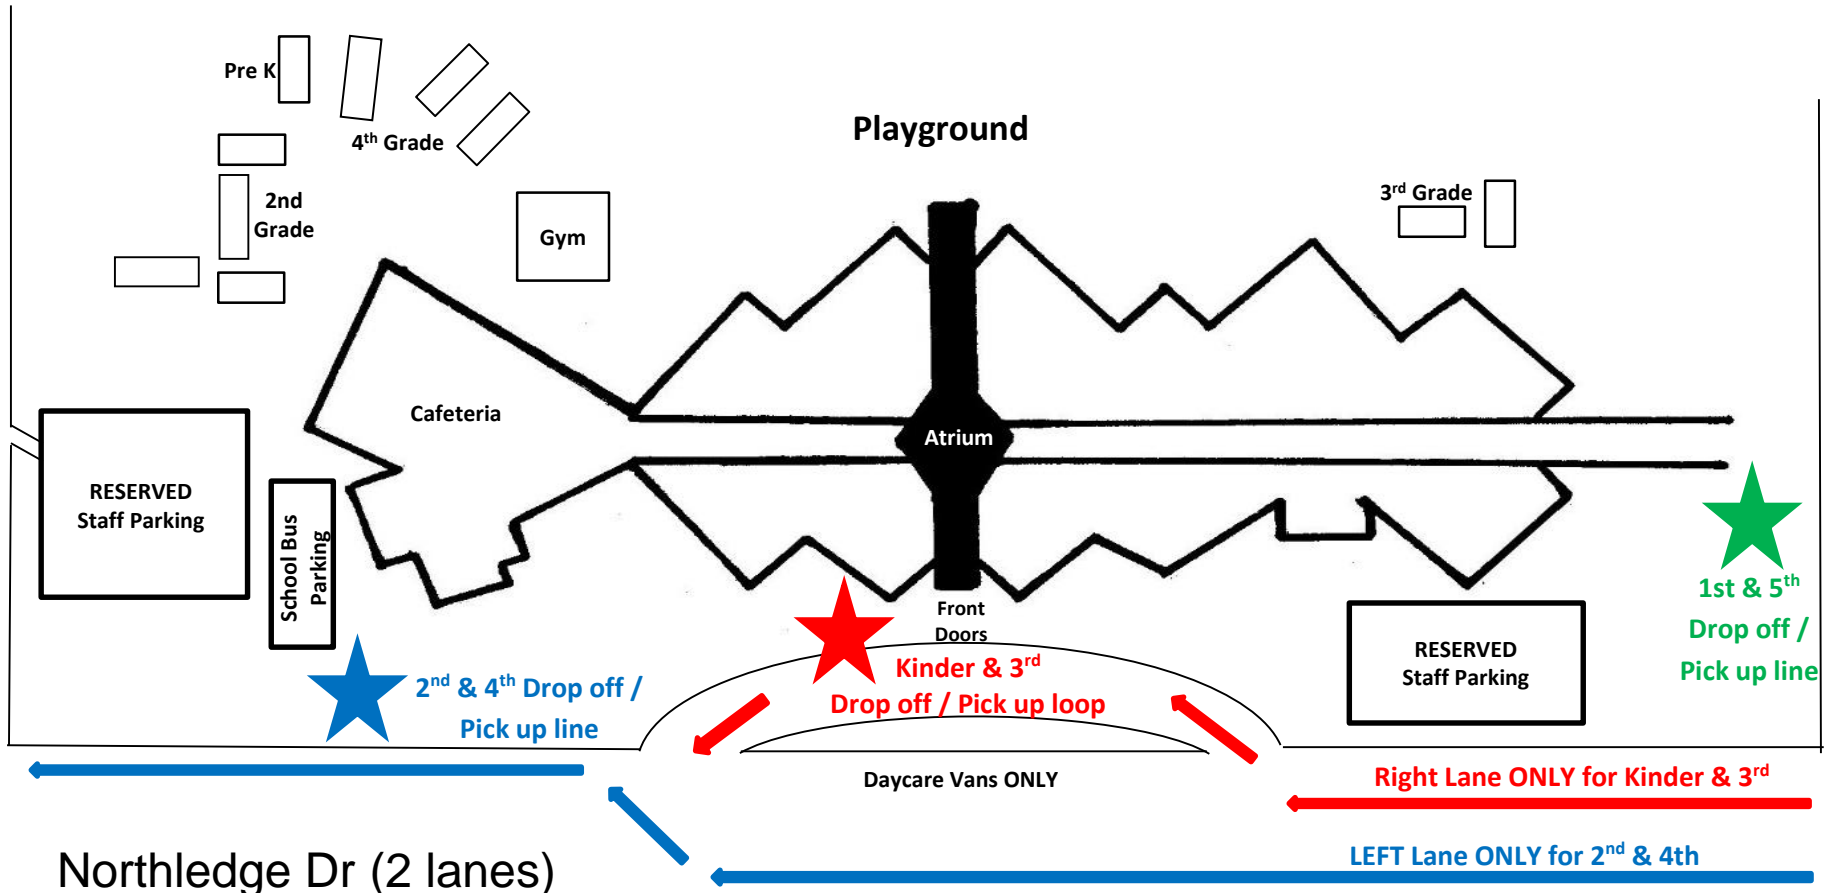

Doss Elementary School Drop Off / Pick Up Map

- Go to the Pick-up Area of your YOUNGEST child. Older siblings will go to the youngest sibling's Pick up point.
- Use the designated areas for Pick up only and do not leave your car unattended.
- Move to the next position in line to prevent traffic back-ups. Do not stop wherever you see your child.
- Children will wait with a staff person and be released at Pick up point only.
- NO cell phone use while in school zones. Be polite to our gracious crossing guards.

Far West Blvd

North Hills Dr

Curbside Parking for Parents/Visitors

- Do not block the special education bus in the circle drive. Move around it to keep the line moving.
- Northledge Dr is a 2-lane road. Use the right-hand lane to Pick up Kinder & 3rd grades. Use the left-hand lane to Pick up 2nd & 4th grades.